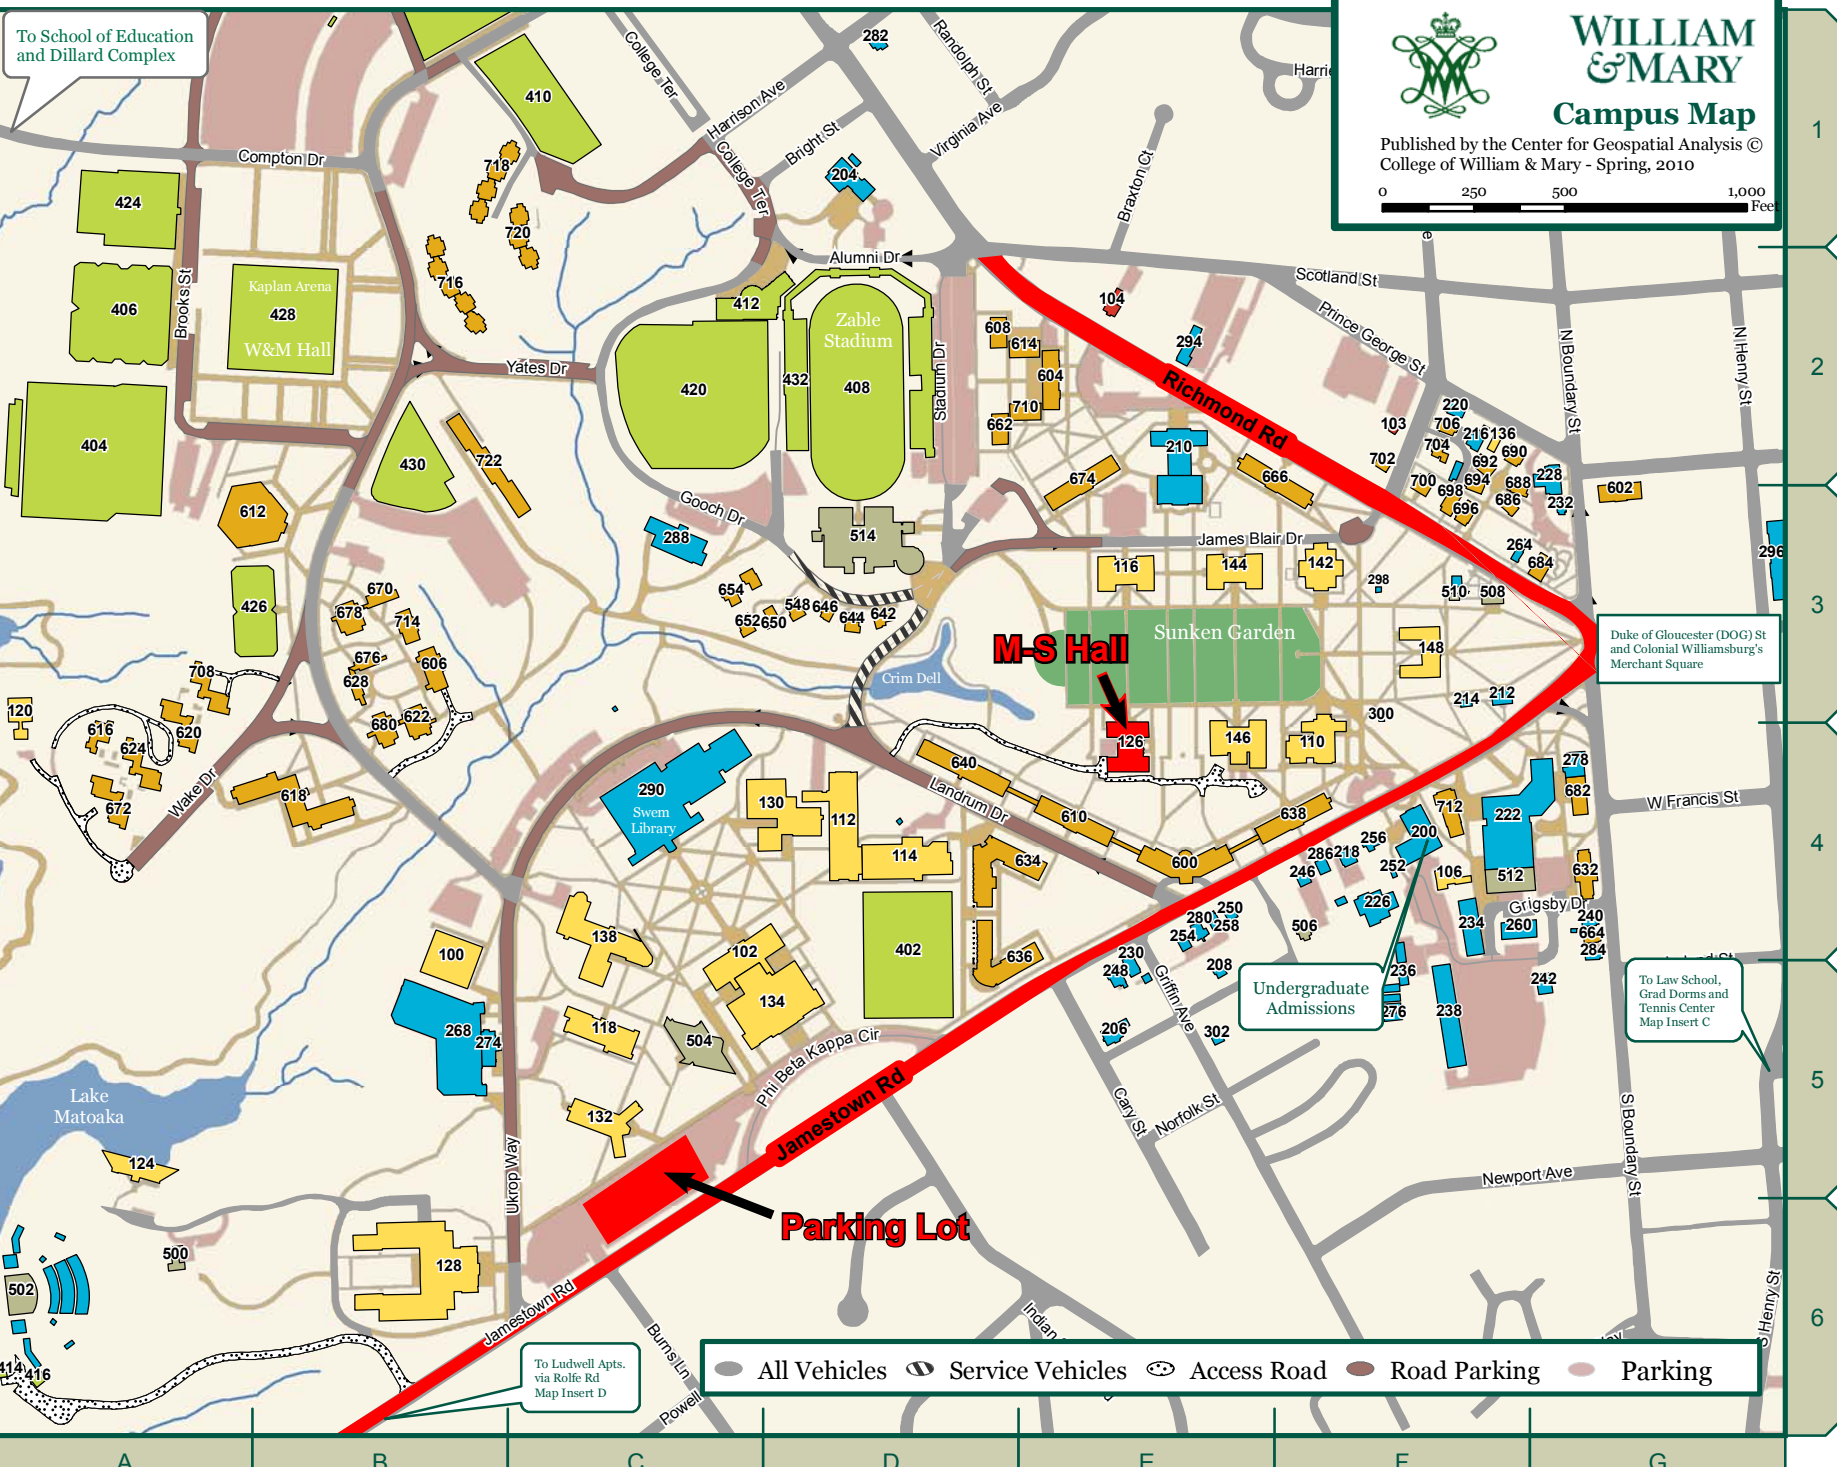

To School of Education and Dillard Complex

WILLIAM & MARY

Campus Map

Published by the Center for Geospatial Analysis ©
College of William & Mary - Spring, 2010

M-S Hall

Parking Lot

Undergraduate Admissions

Duke of Gloucester (DOG) St and Colonial Williamsburg's Merchant Square

To Law School, Grad Dorms and Tennis Center
Map Insert C

To Ludwell Apts.
via Rolfe Rd
Map Insert D

- All Vehicles
- Service Vehicles
- Access Road
- Road Parking
- Parking

A B C D E F G

1
2
3
4
5
6

Contact:

Hannes Schniepp
McGlothlin-Street Hall, Rm. 328
757-221-2559
schniepp@wm.edu

Map:

Important orientation points
on the map are in **red**:

- * Richmond Road
- * Jamestown Road
- * Parking Lot (Meeting Point)
- * M-S Hall (=McGlothlin-Street Hall), our building